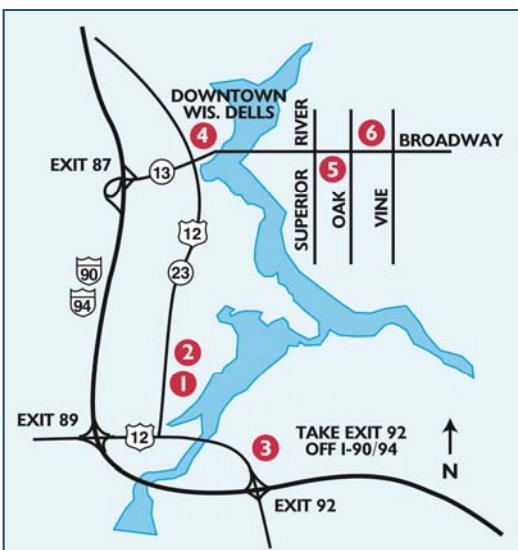

Tommy Bartlett Show  
Tommy Bartlett Exploratory  
Upper Dells Boat Tours  
Jet Boat Adventures  
Wizard Quest  
Ripley's Believe It or Not!  
Circus World

Original Wisconsin Ducks®  
Kalahari Resort Waterpark &  
Indoor Theme Park  
Noah's Ark Waterpark  
Pirate's Cove Adventure Golf  
ADare Go Carts  
Timber Falls Adventure Park &  
Knuckleheads

## Passport To Savings ticket booth locations:

### OPEN YEAR-ROUND

1. Tommy Bartlett Exploratory

### SEASONAL TICKET BOOTHS (Mid-May through Mid-September)

2. Tommy Bartlett Show
3. I-90/94, Exit 92 at Wilderness Resort (Hwy 12/Hillman Rd)
4. Pirate's Cove Adventure Golf
5. Superior Street & Broadway in downtown Dells
6. Oak Street & Broadway in downtown Dells